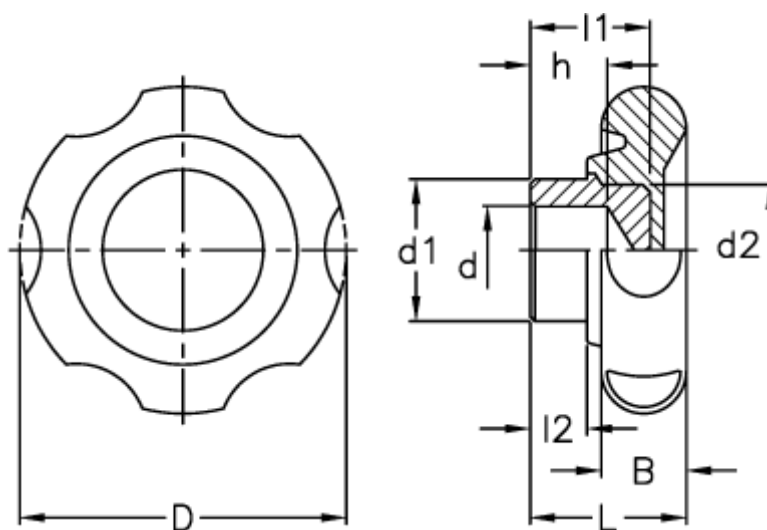

Data Sheet

Article number: 2302074401
Description: E+G Lobe knob
VL.140/80

Measures

B	= 19	l2 = 12
D	= 82	
D (tol. +0, tol. -0.1)	= 6	
d1	= 24	
d2	= 20	
h	= 15	
L	= 40	
l1	= 23	